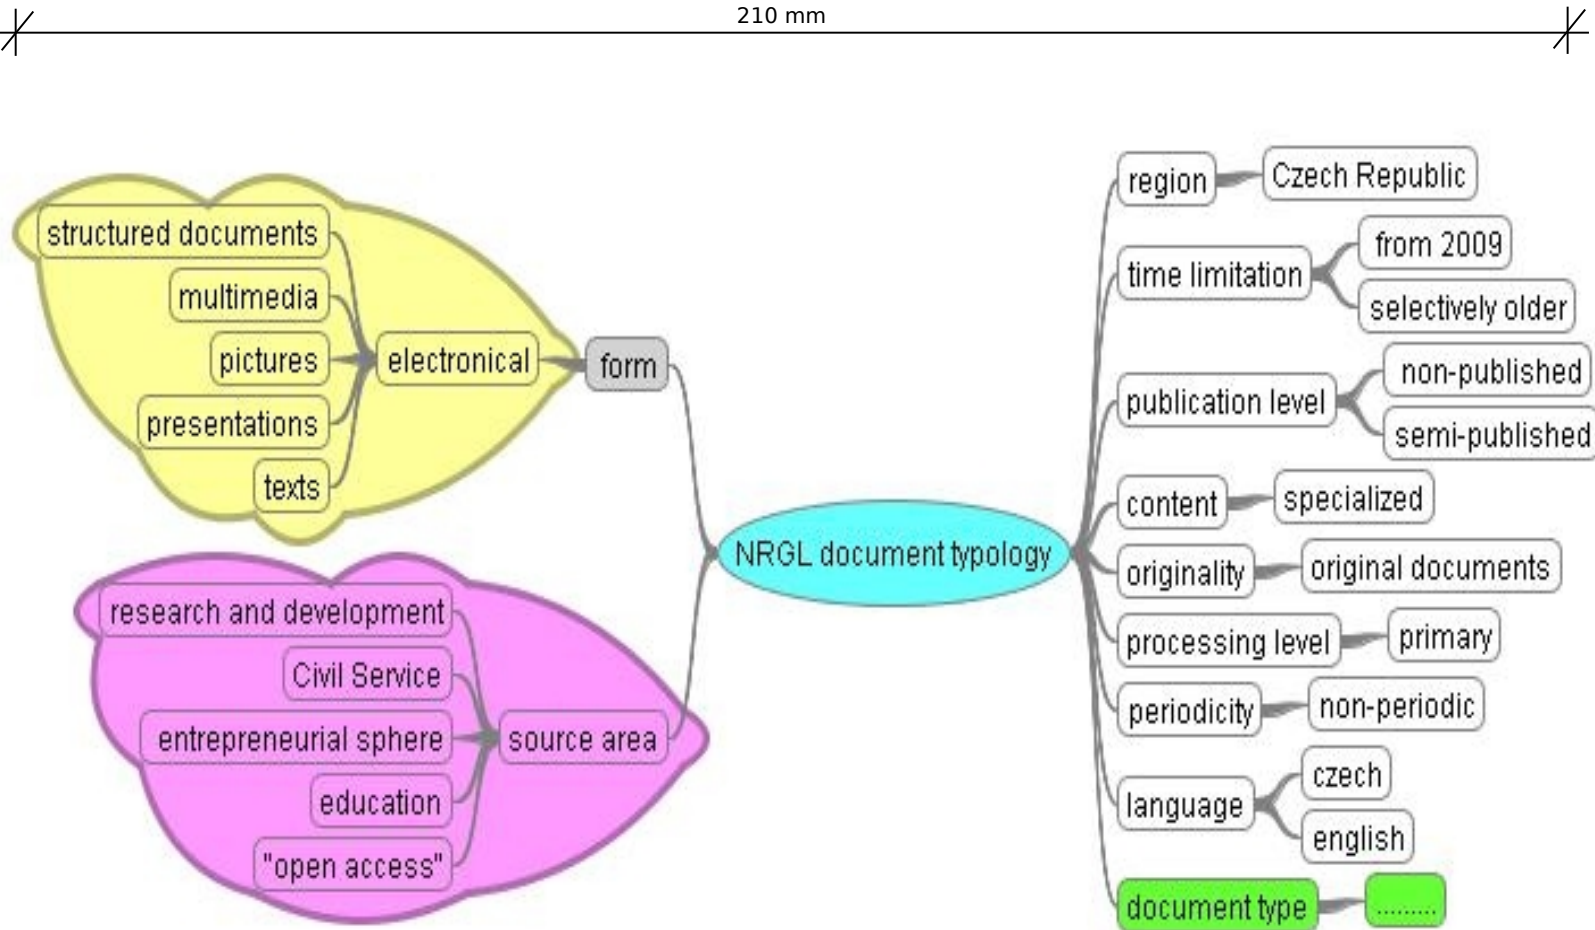

Petra Pejšová
petra.pejsova@techlib.cz

- Former system 1994 - 2005
- Gap 2005 - 2008
- New system 2008 -
 - Typology
 - Digital Repository
 - User Interface
- Conclusion

- 1994 - 2005
- Cooperative System for Grey Literature
- Only theses
- Under the Higher Education Act
- Centrally collected in NTK
- SIGLE standards
- Metadata in SIGLE database

NTK

50°6'14.083"N, 14°23'26.365"E
Národní technická knihovna
National Technical Library

Gap

210 mm

• 2005 - 2008

December 14-15, 2009

GL11

- 2008 and beyond
- National Repository of Grey Literature
- Supported by the Ministry of Culture of the Czech Republic
- Project name – The Digital Library for Grey Literature – Functional Model and Pilot Implementation (2008 – 2011)
- Participants NTK and the University of Economics Prague