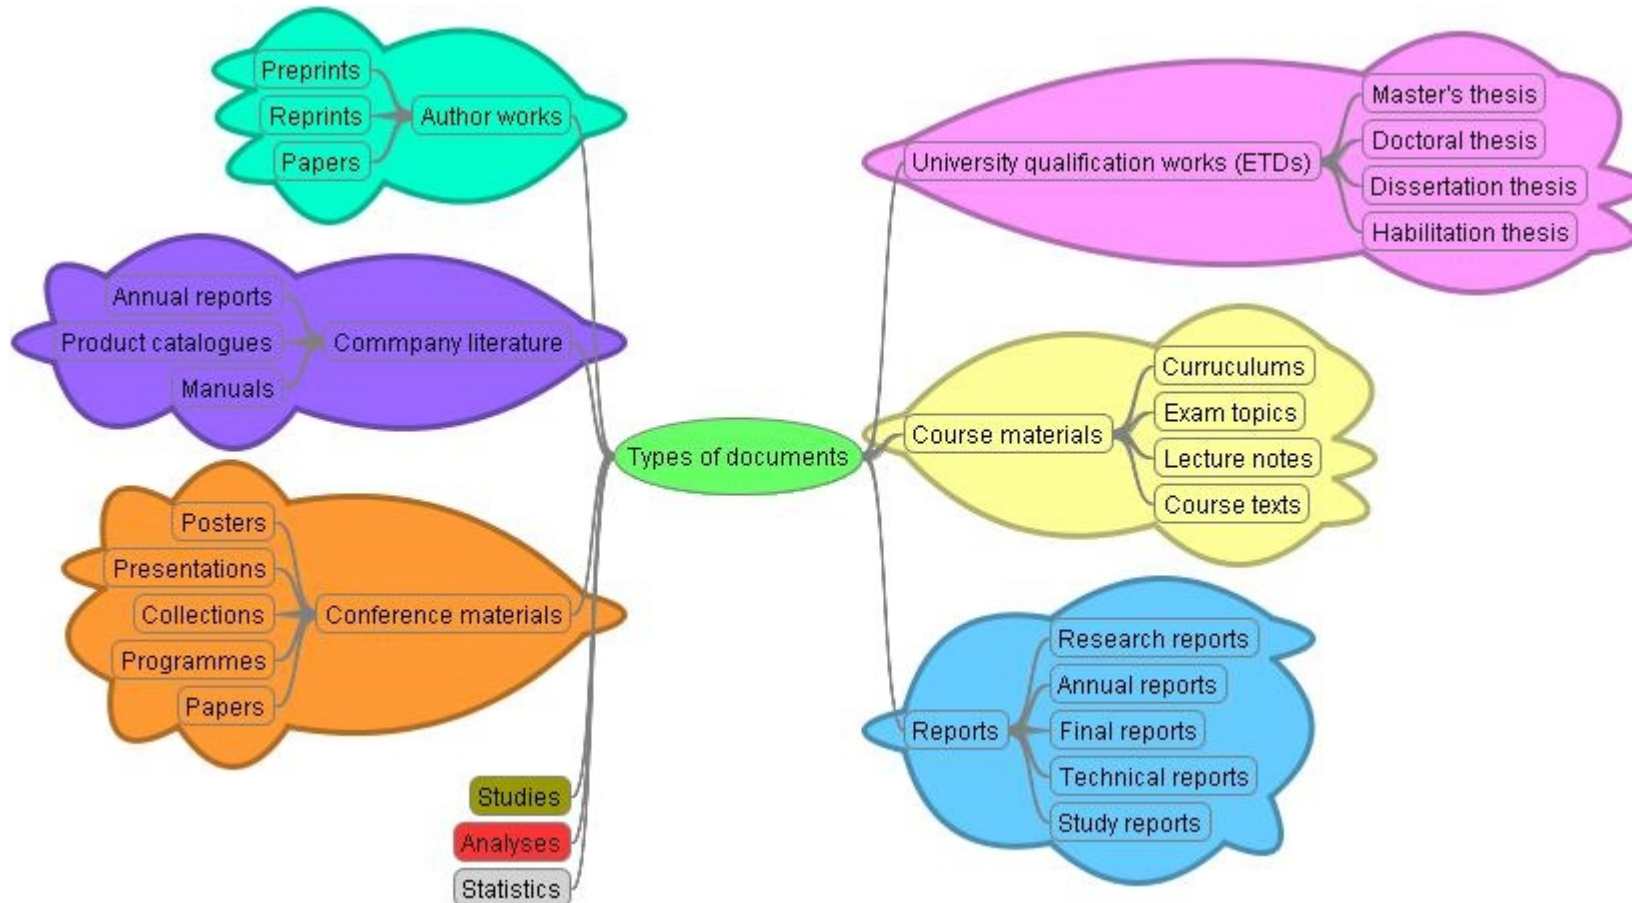

Types of Documents

210 mm