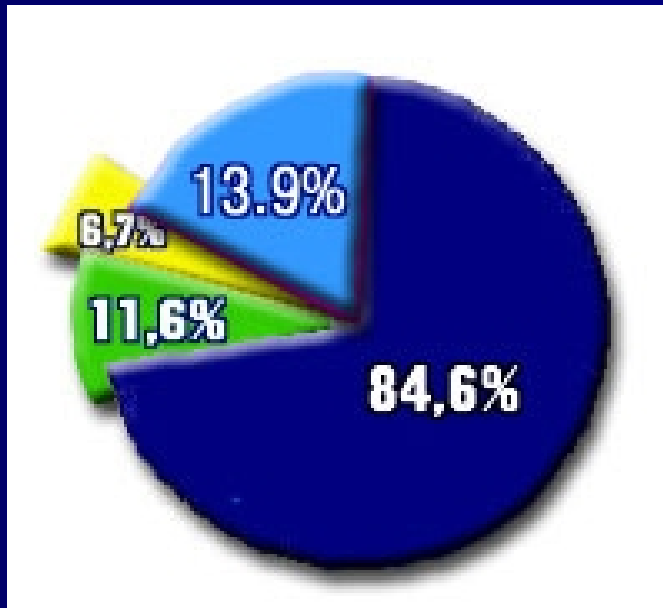

VNTIC Federal Collection of STI Grey Literature

Scientific and Technical Reports

Social Sciences and the
Humanities

Natural and Exact Sciences

Engineering and Applied
Sciences

Interdisciplinary and Complex
Problems