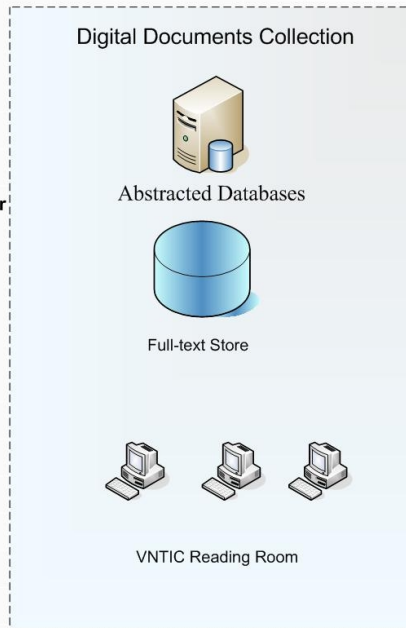

VNTIC FEDERAL GREY LITERATURE SYSTEM

Document Turnover and Virtual Reading Rooms Project

Information Suppliers

Universities

Scientific Institutes

Business Enterprises

Dissertation Councils

Input Documents

Registration & Information Cards

Full-text R&D Reports
Dissertations

Web Server